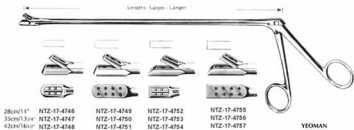

RECTUM

Cotton Carrier for Rectoscope

45cm/11.5in
NTZ-18-4740

RECTUM

Rectal Biopsy Forceps

Haemorrhoidel Forceps

HEYWOOD-SMITH
NTZ-18-4757A
21cm/8 1/4"

HEYWOOD-SMITH
NTZ-18-4757B
20cm/8"

LEUR
NTZ-18-4757C
24.5cm/9 5/8"

NTZ-18-4758
PARK

Fig. 1
Rectal Blade
70mm (deep)

Fig. 2
Sphincter Blade
94mm (deep)

Fig. 3
Blade for Anastomosis
90mm (deep)

RECTUM

Sphinctero Scopes, Anoscopes

NAUNTON-MORGAN
NTZ-18-4765
70x2.2mm

KELLY
NTZ-18-4766 22x50mm
NTZ-18-4767 22x100mm
NTZ-18-4768 22x140mm
NTZ-18-4769 22x200mm

BENSAUDE
NTZ-18-4770 19x70mm
NTZ-18-4771 22x70mm

MOD.MARTIN
NTZ-18-4772 22x50mm
NTZ-18-4773 22x75mm
NTZ-18-4774 22x100mm

NTZ-18-4783 64x24mm dia

NTZ-18-4784 49x19mm dia

**GRAEME-ANDERSON**

NTZ-18-4785 64x24mm dia

RECTUM

Rectal Specula

CZERNY
NTZ-18-4786
22cm/8 1/4"

RICORD
NTZ-18-4787